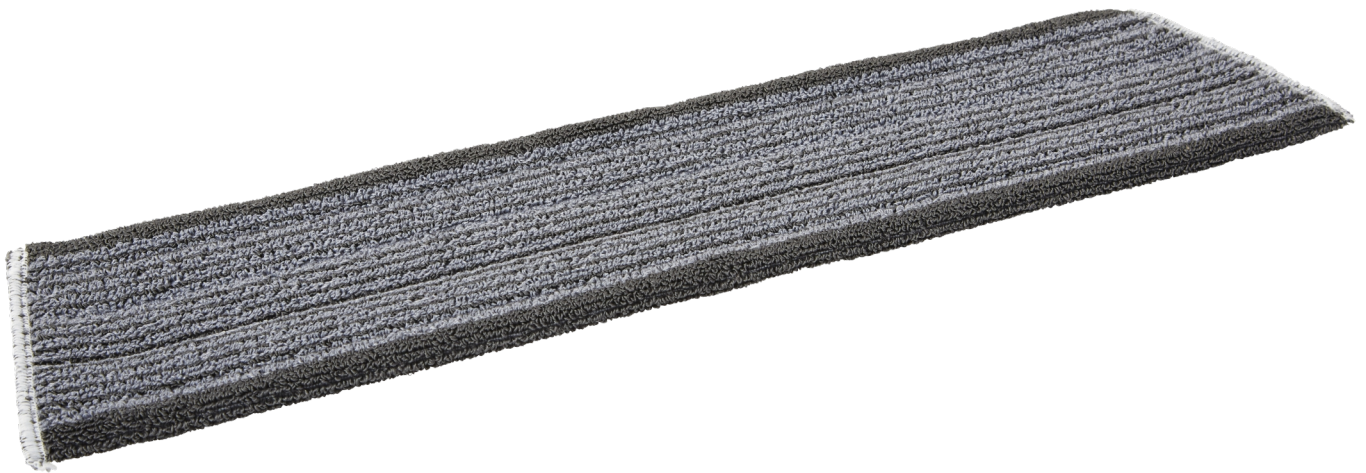

547660

DampDry 31 microfibre mop, 60 cm, Grey

DampDry 31 collects dust and debris using static electricity when dry, and uses a wicking effect to deep clean light- to medium-soiled areas when damp.

Technical Data

Item Number	547660
500 Wash Usage Guarantee	Yes
Nordic Swan Ecolabel Certificate No.	5083 0008
Nordic Swan Ecolabel	Yes
Material	100% Polyester (38% Microfiber)
Complies with (EC) 1935/2004 on food contact materials¹	No
FDA compliant raw material (CFR 21)	No
Meets the REACH Regulation (EC) No. 1907/2006	Yes
Box Quantity	5 Pcs.
Quantity per Pallet (80 x 120 x 180-200 cm)	1350 Pcs
Quantity Per Layer (Pallet)	150 Pcs.
Length	640 mm
Width	140 mm
Height	10 mm
Net Weight	0.14 kg
Weight bag (Recycling Symbol "4" Low Density Polyethylene (LDPE))	0.004 kg
Weight cardboard (Recycling symbol "20" PAP)	0.01 kg
Tare total	0.014 kg
Gross Weight	0.15 kg
Cubik metre	0.000896 M3
System Size	60 cm
Max. drying temperature	55 °C
Max. Machinewashing Temperature	95 °Celsius
Recommended sterilisation temperature (Autoclave)	121 °C
Gtin-13 Number	5705025476605
GTIN-14 Number (Box quantity)	15705025476602
Customs Tariff No.	63071010
Country of origin	Estonia